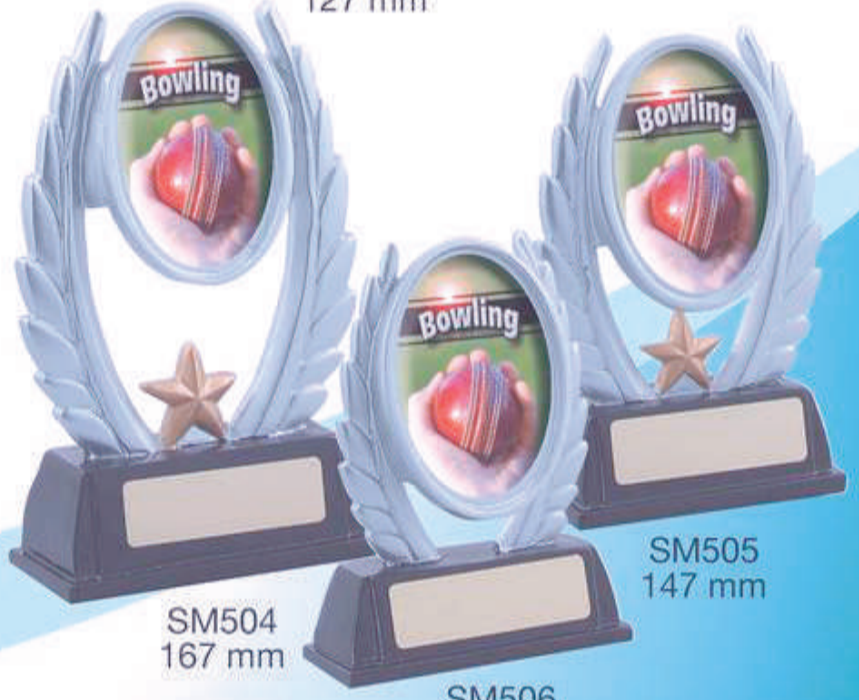

CRICKET

SM501
167 mm

SM502
147 mm

SM503
127 mm

SM504
167 mm

SM505
147 mm

SM506
127 mm

Choose one of these Oval Centres for your trophy
OR use our Generic Oval Centre to add your club logo  5

Advance Trophies | 74 Bardia Ave | Seaford | Vic | 3198
Tel: 03 9786 6868 Email: sales@advancetrophies.com.au

Catalog Ref	Trophy Code	Indicative Price
Styles - 2012 Summer - Page 5	SM501	\$12 - \$20
Styles - 2012 Summer - Page 5	SM502	\$12 - \$20
Styles - 2012 Summer - Page 5	SM503	\$12 - \$20
Styles - 2012 Summer - Page 5	SM504	\$12 - \$20
Styles - 2012 Summer - Page 5	SM505	\$12 - \$20
Styles - 2012 Summer - Page 5	SM506	\$12 - \$20